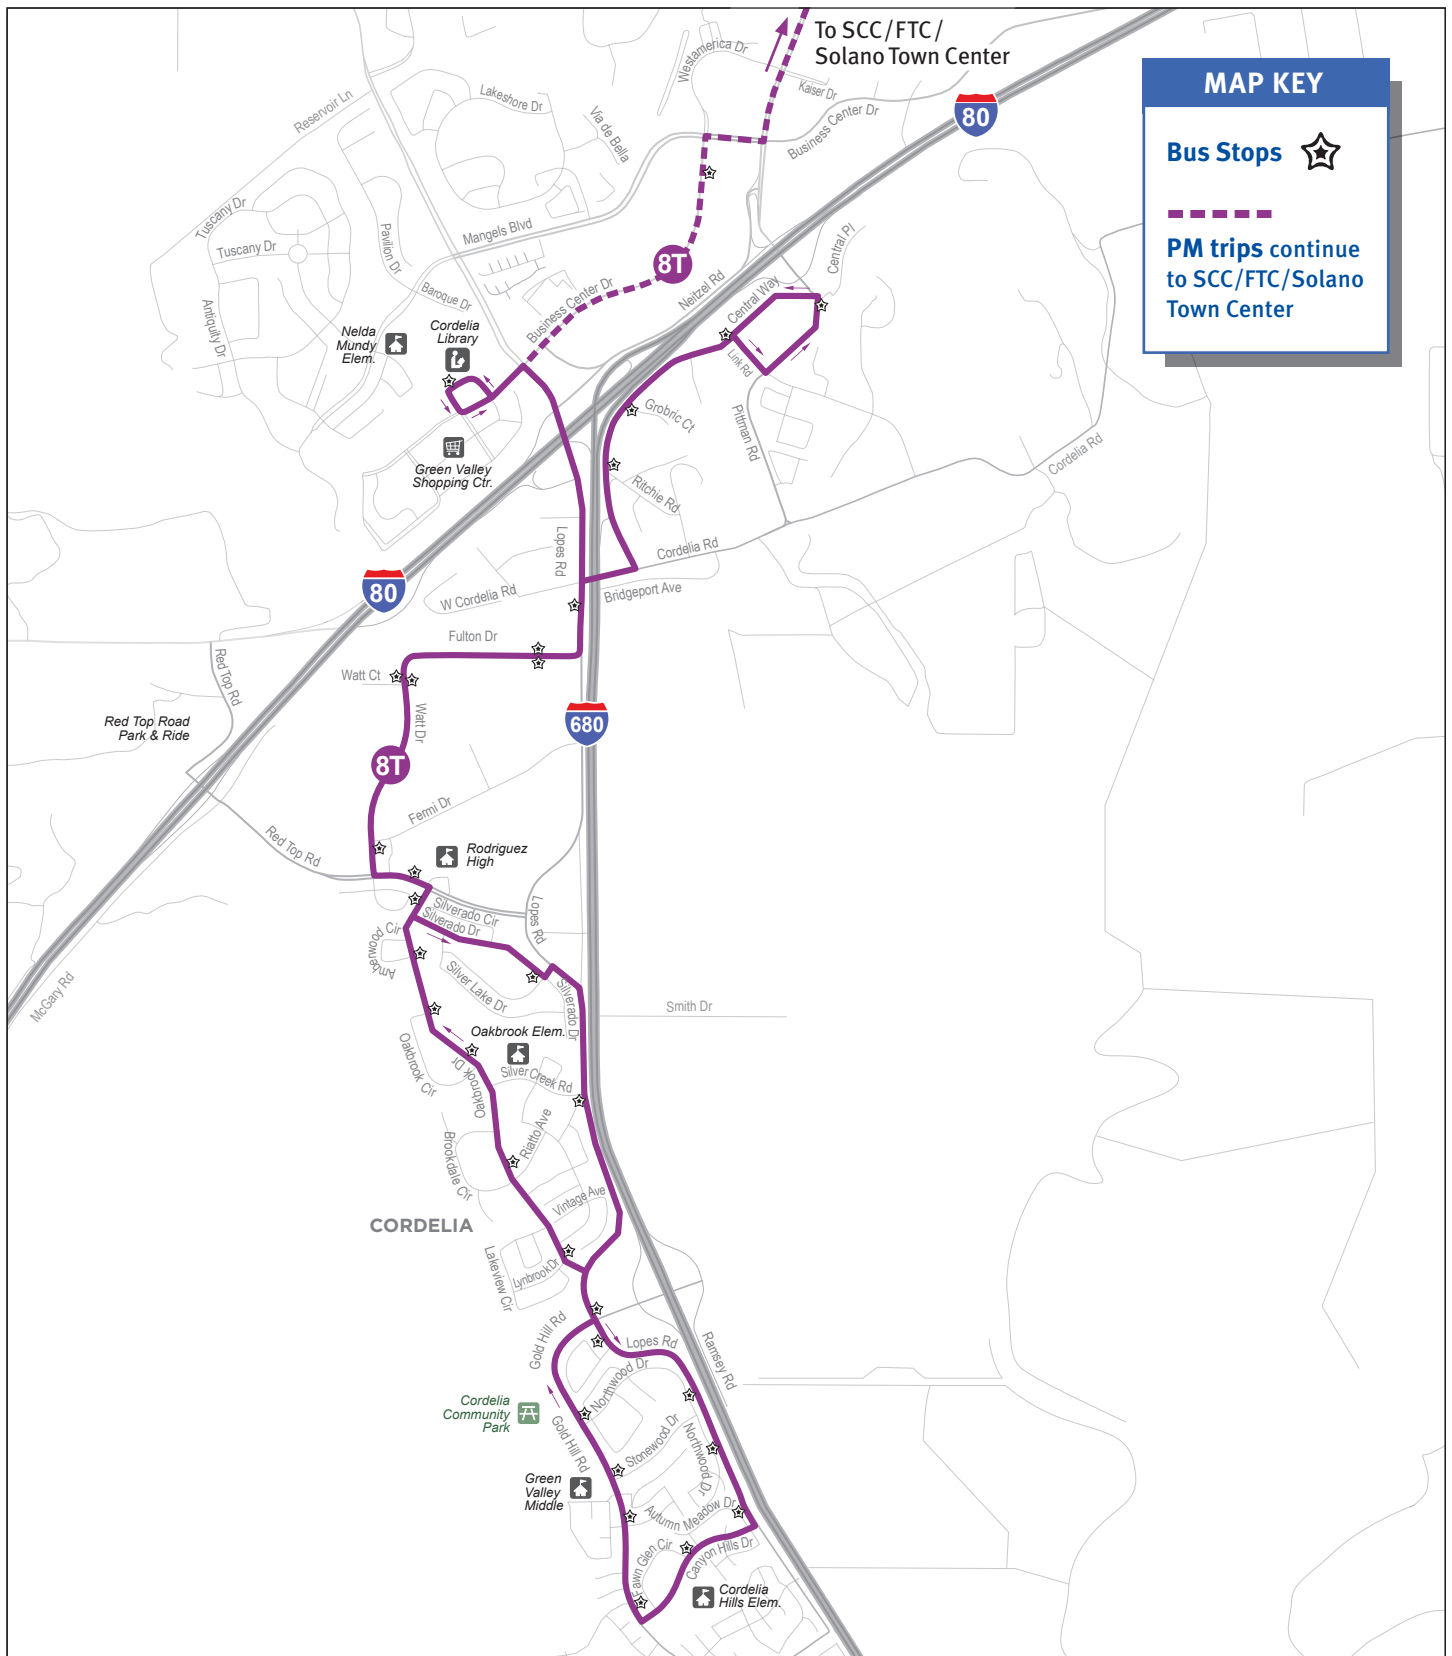

Route 8 Tripper (Operates School Days Only)

Effective April 7, 2025

8T Route 8 Tripper – AM Trips

SOUTHBOUND						NORTHBOUND						
MONDAY – FRIDAY												
7:30	7:36	7:44	7:51	7:54	7:58	8:00	8:04	8:11	8:19	–	–	–
8:00	8:06	8:14	8:21	8:24	8:28	8:30	8:34	8:41	8:49	–	–	–

8T Route 8 Tripper – PM Trips

SOUTHBOUND						NORTHBOUND						
MONDAY / TUESDAY / THURSDAY / FRIDAY												
3:10	3:16	3:24	3:31	3:34	3:38	3:38	3:48	3:58	4:06	4:13	4:22	4:33
3:25	3:31	3:39	3:46	3:49	3:53	3:53	4:03	4:13	4:21	4:28	4:38	4:48
WEDNESDAY ONLY												
2:10	2:16	2:24	2:31	2:34	2:38	2:38	2:48	2:58	3:06	3:13	3:23	3:33
2:25	2:31	2:39	2:46	2:49	2:53	2:53	3:03	3:13	3:21	3:28	3:38	3:48

(707) 434-3800

Free language assistance | Asistencia gratis en su idioma | Libreng tulong para sa wika | 免費語言幫助

Route 8 Tripper (Operates School Days Only)

(707) 434-3800

Free language assistance | Asistencia gratis en su idioma | Libreng tulong para sa wika | 免費語言幫助