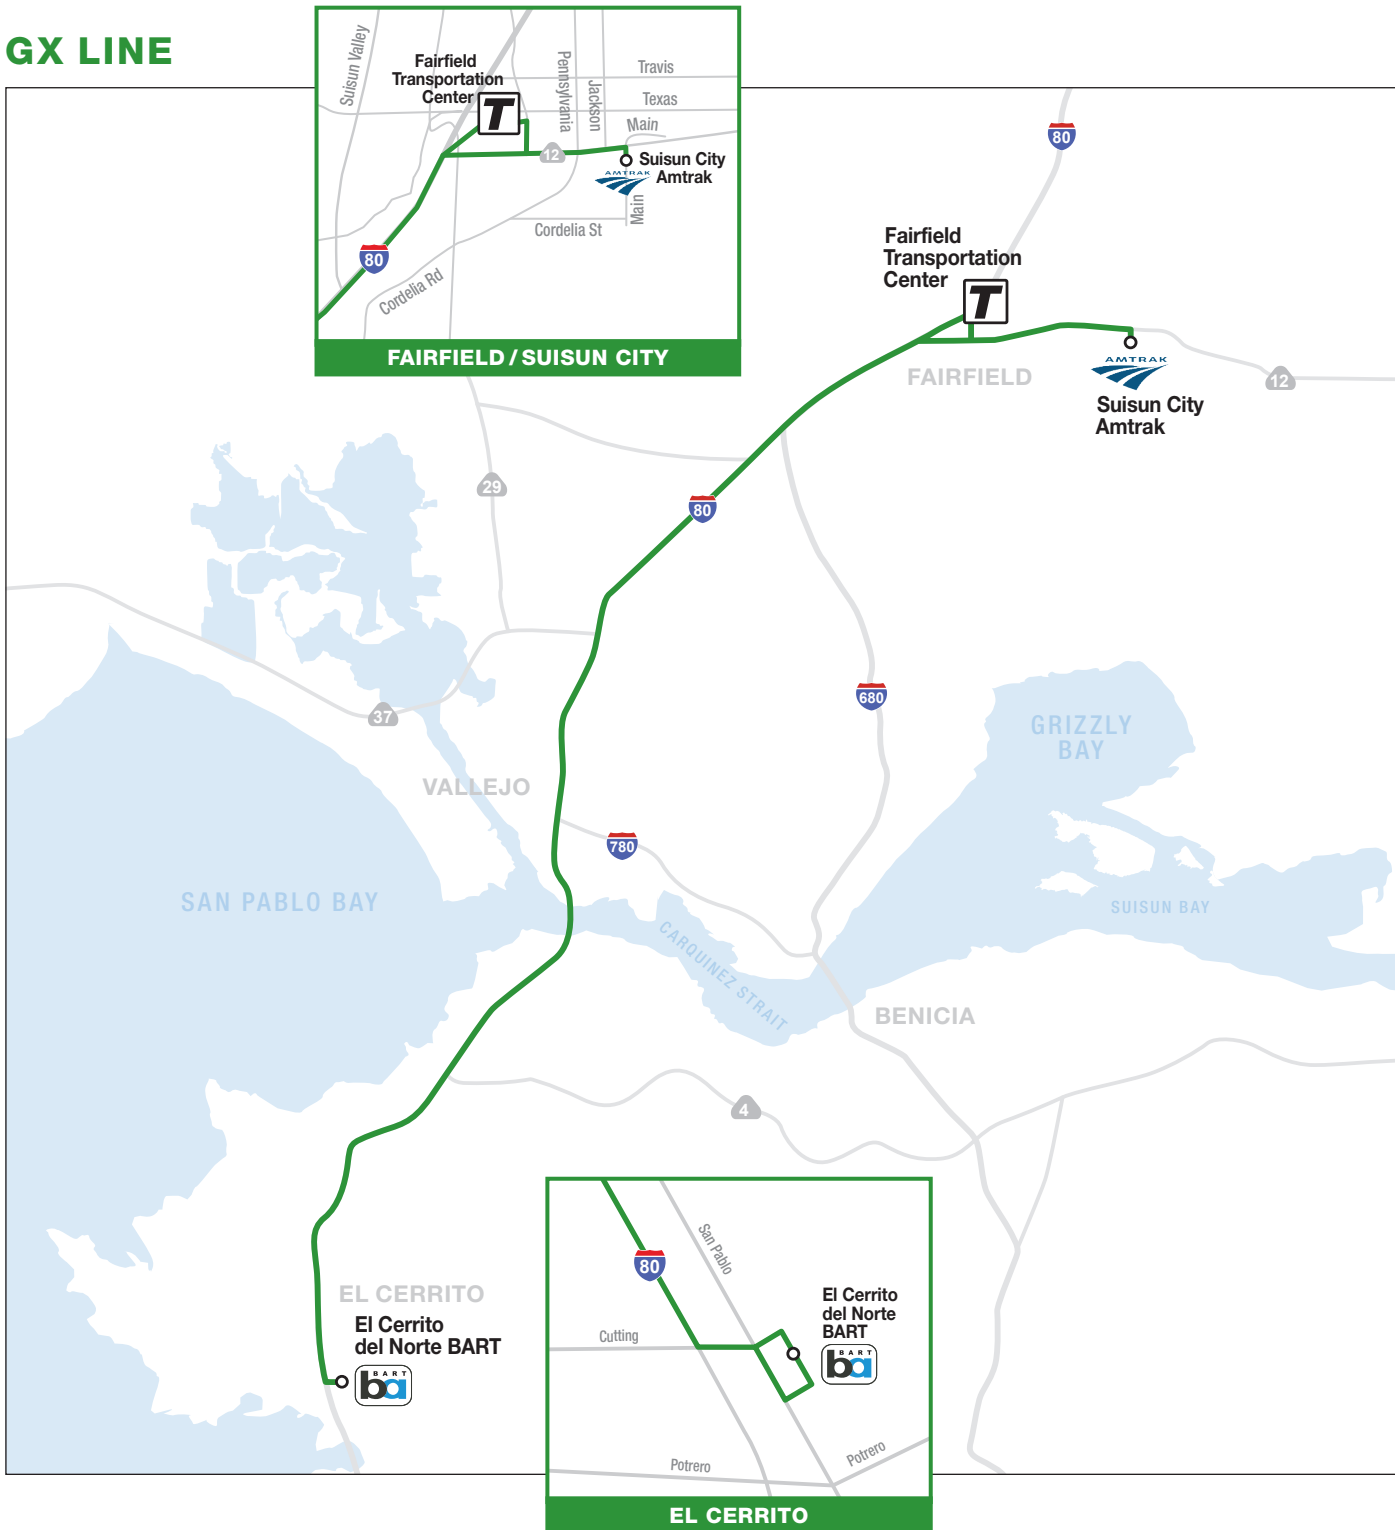

Effective August 1, 2021

AM Schedule

						
WESTBOUND			EASTBOUND			
SUISUN CITY	FAIRFIELD		EL CERRITO	EL CERRITO	SUISUN CITY	FAIRFIELD
Suisun/ Fairfield Amtrak	Fairfield Transp Center (Arrive)	Fairfield Transp Center (Depart)	El Cerrito del Norte BART (Arrive)	El Cerrito del Norte BART (Depart)	Suisun/ Fairfield Amtrak	Fairfield Transp Center
MONDAY – FRIDAY						
–	–	4:10	4:50	4:56	5:41	5:51
4:10	4:20	4:25	5:05	5:11	5:56	6:06
4:40	4:50	4:55	5:35	5:41	6:26	6:36
5:10	5:20	5:25	6:05	6:11	6:56	7:06
–	–	5:40	6:20	6:26	7:11	7:19
5:41	5:51	5:56	6:36	6:46	7:31	7:39
5:56	6:06	6:11	6:51	7:01	7:46	7:54
6:26	6:36	6:41	7:21	7:31	8:16	8:24
6:56	7:06	7:11	7:51	8:01	8:46	8:54

PM Schedule

						
WESTBOUND			EASTBOUND			
FAIRFIELD	SUISUN CITY	EL CERRITO	EL CERRITO	FAIRFIELD		SUISUN CITY
Fairfield Transp Center	Suisun/ Fairfield Amtrak	El Cerrito del Norte BART (Arrive)	El Cerrito del Norte BART (Depart)	Fairfield Transp Center (Arrive)	Fairfield Transp Center (Depart)	Suisun/ Fairfield Amtrak
MONDAY – FRIDAY						
2:40	2:50	3:25	3:31	4:19	4:25	4:35
3:10	3:20	3:55	4:01	4:49	5:00	5:10
3:40	3:50	4:25	4:31	5:19	5:24	5:34
4:10	4:20	4:55	5:01	5:49	5:59	6:09
4:25	4:35	5:10	5:16	6:04	6:09	6:19
4:40	4:50	5:25	5:31	6:19	6:24	6:33
5:00	5:10	5:45	5:48	6:36	6:41	6:49
5:24	5:34	6:09	6:14	7:02	7:07	7:15
5:59	6:09	6:44	6:47	7:35	–	–
6:24	6:33	7:08	7:15	8:03	–	–

PM trips indicated in bold

Masks
Required

clippercard.com

tokentransit.com

fasttransit.org
707-422-2877

solanoexpress.com
800-535-6883

GX LINE

clippercard.com