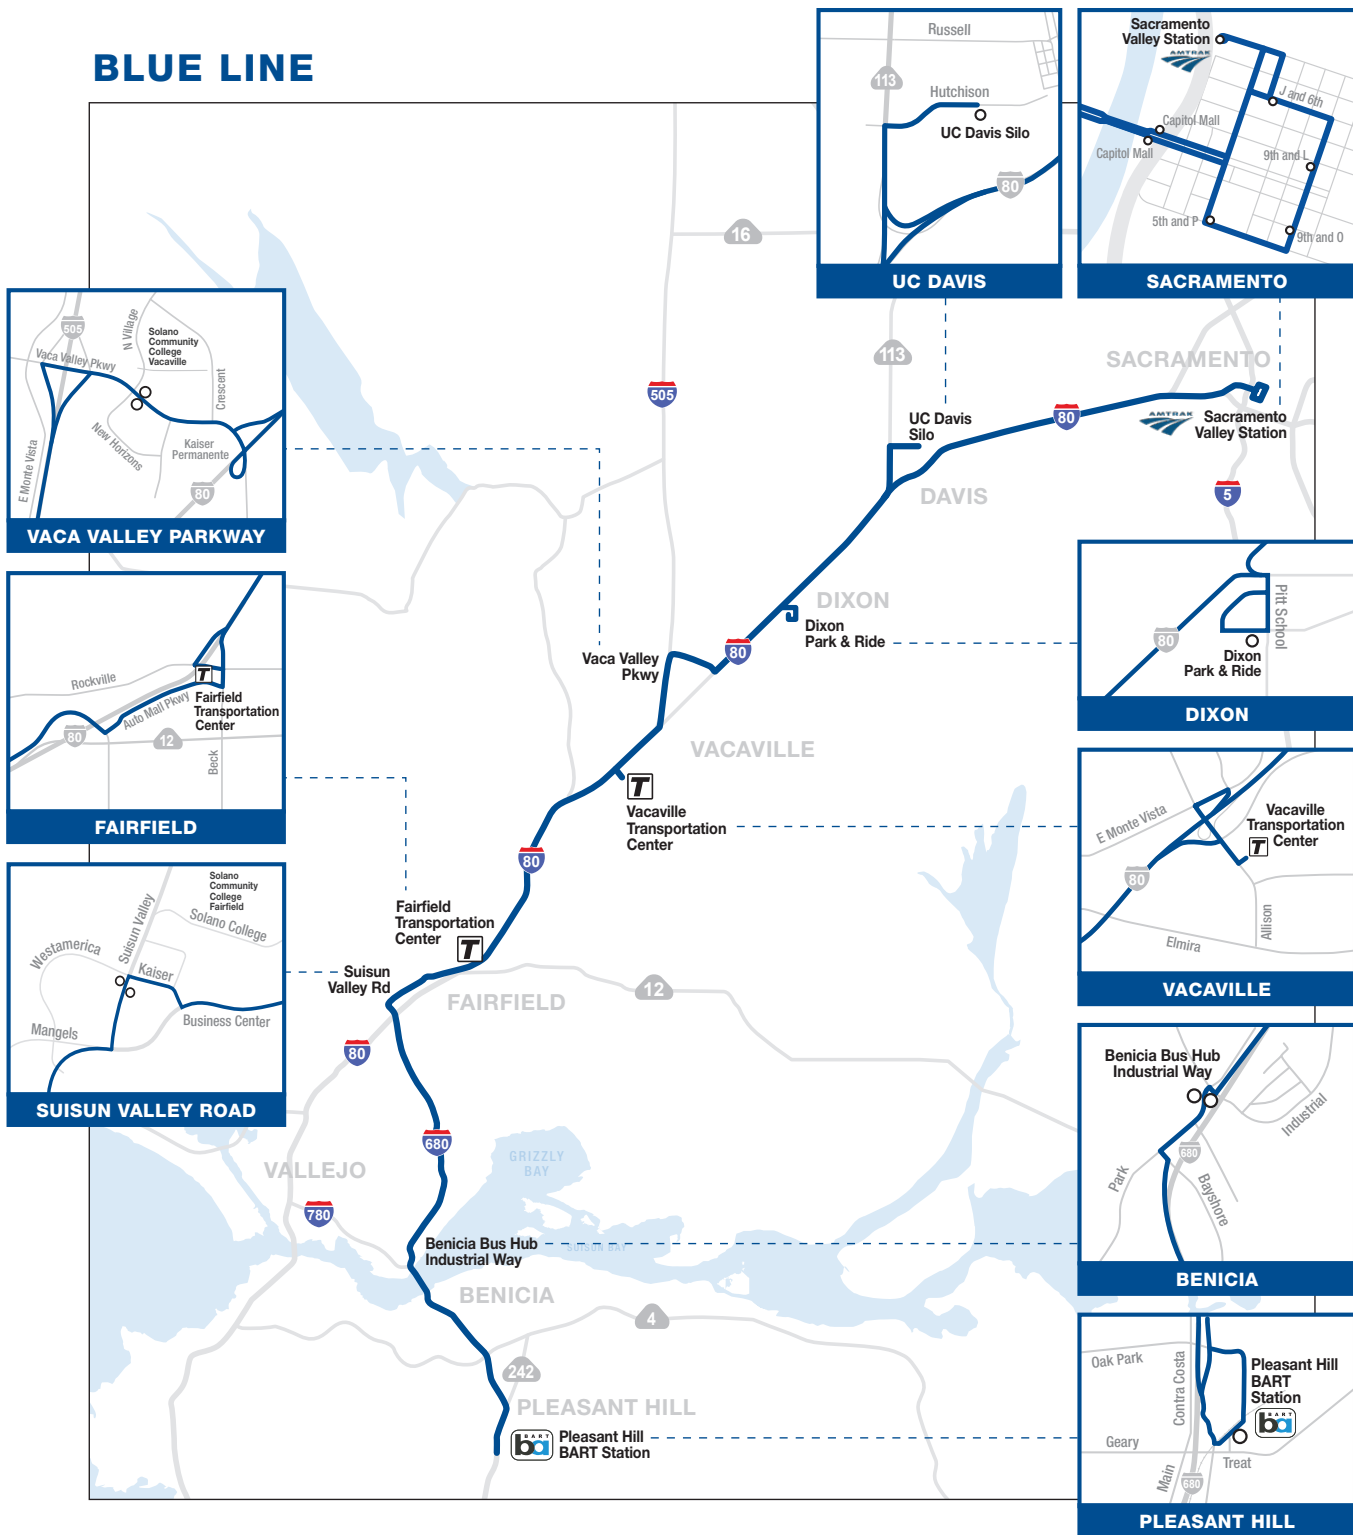

PM trips indicated in bold

Social Distancing Required

Masks Required

fasttransit.org
707-422-2877

solanoexpress.com
800-535-6883

B BLUE LINE SACRAMENTO – PLEASANT HILL

SOUTHBOUND											NORTHBOUND											
SACRAMENTO		DAVIS		DIXON	VACAVILLE		FAIRFIELD			BENICIA	PLEASANT HILL	PLEASANT HILL	BENICIA	FAIRFIELD			VACAVILLE		DIXON	DAVIS	SACRAMENTO	
Sacramento Valley Station (Depart)	9th Street & L Street	UC Davis Silo (Arrive)	UC Davis Silo (Depart)	Dixon Park & Ride	Vaca Valley Parkway	Vacaville Transp Center	Fairfield Transp Center (Arrive)	Fairfield Transp Center (Depart)	Suisun Valley Road	Benicia Bus Hub/Industrial Way	Pleasant Hill BART (Arrive)	Pleasant Hill BART (Depart)	Benicia Bus Hub/Industrial Way	Suisun Valley Road	Fairfield Transp Center (Arrive)	Fairfield Transp Center (Depart)	Vacaville Transp Center	Vaca Valley Parkway	Dixon Park & Ride	UC Davis Silo	2nd & Capitol Mall	Sacramento Valley Station (Arrive)
SATURDAY											SATURDAY											
-	-	-	-	-	-	-	-	-	-	-	-	-	-	-	-	8:25	8:41	8:49	9:01	9:14	-	-
-	-	-	-	-	-	-	-	8:25	8:35	8:52	9:09	9:17	9:33	9:49	9:58	10:00	10:17	10:25	10:39	10:52	-	-
-	-	-	9:30	9:44	9:56	10:05	10:22	10:25	10:35	10:52	11:09	11:17	11:33	11:50	11:58	12:00	12:18	12:26	12:39	12:52	-	-
-	-	-	11:04	11:18	11:30	11:39	11:56	12:04	12:14	12:32	12:49	1:06	1:22	1:40	1:50	2:00	2:18	2:26	2:39	2:52	-	-
-	-	-	1:04	1:18	1:30	1:39	1:56	2:05	2:15	2:33	2:50	3:06	3:22	3:40	3:50	4:00	4:18	4:26	4:39	4:52	-	-
-	-	-	3:04	3:18	3:30	3:40	3:57	4:05	4:15	4:33	4:50	5:06	5:22	5:40	5:50	-	-	-	-	-	-	-
-	-	-	5:04	5:18	5:31	5:40	5:57	6:05	6:15	6:33	6:50	7:06	7:21	-	7:40	-	-	-	-	-	-	-

PM trips indicated in bold

BLUE LINE

**Social
Distancing
Required**

**Masks
Required**

fasttransit.org
707-422-2877

solanoexpress.com
800-535-6883

Free language assistance
Asistencia gratis en su idioma
Libreng tulong para sa wika
免費語言幫助
Hỗ trợ giúp thông dịch miễn phí
무료 언어 지원
शुल्क भाषा समर्थन
бесплатная языковая помощь