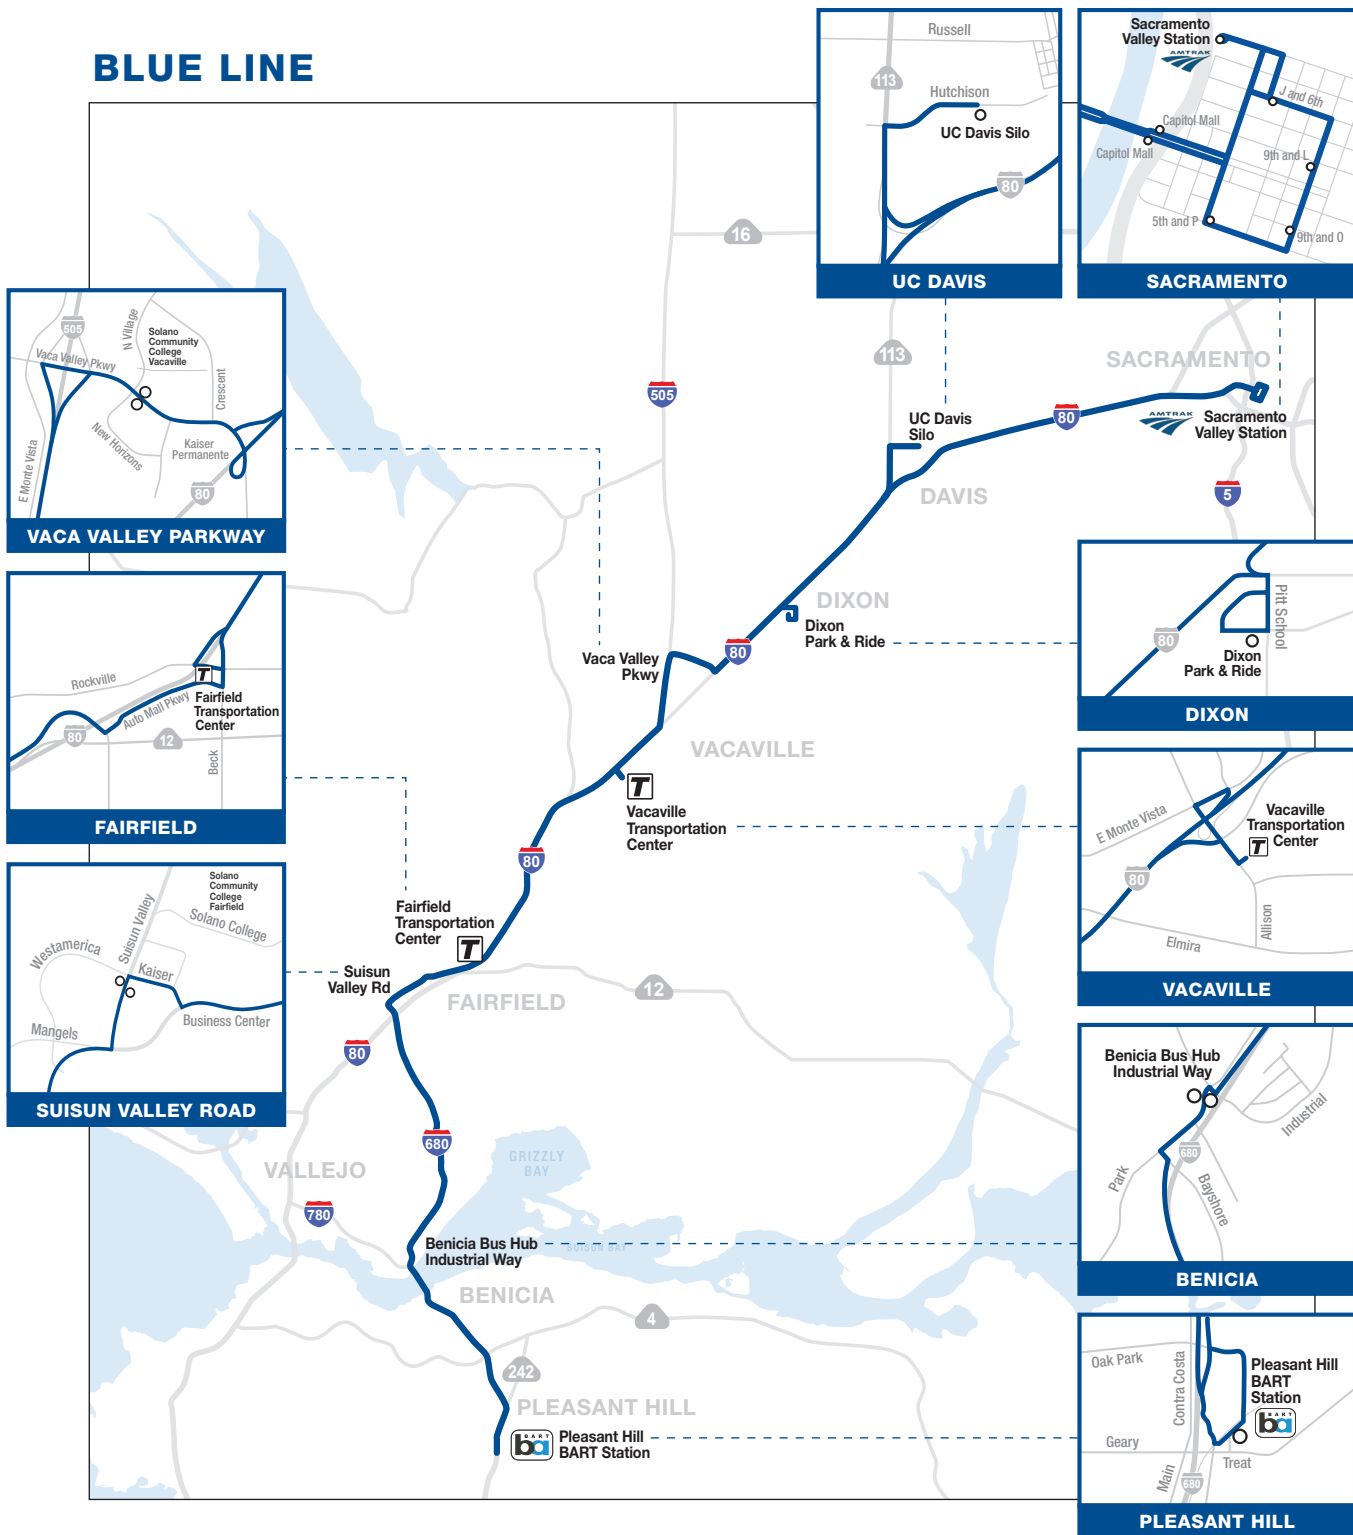

BLUE LINE

(707) 434-3800

(800) 535-6883

Free language assistance
Asistencia gratis en su idioma
Libreng tulong para sa wika
免費語言幫助
Hỗ trợ giúp thông dịch miễn phí
무료 언어 지원
शुल्क भाषा समर्थन