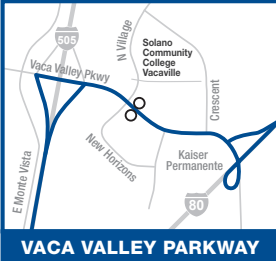

BLUE LINE

(707) 434-3800

(800) 535-6883

Free language assistance
Asistencia gratis en su idioma
Libreng tulong para sa wika
免費語言幫助
Hỗ trợ giúp thông dịch miễn phí
무료 언어 지원
शुल्क भाषा समर्थन