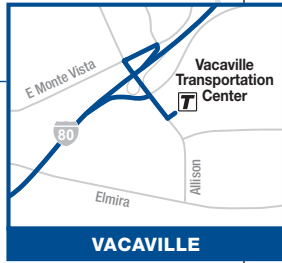

BLUE LINE

(707) 434-3800

(800) 535-6883

Free language assistance
Asistencia gratis en su idioma
Libreng tulong para sa wika
免費語言幫助
Hỗ trợ giúp thông dịch miễn phí
무료 언어 지원
शुल्क भाषा समर्थन