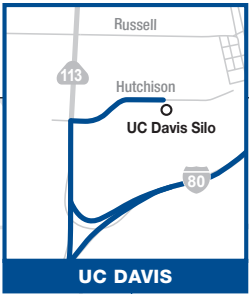

BLUE LINE

(707) 434-3800

(800) 535-6883

Free language assistance
Asistencia gratis en su idioma
Libreng tulong para sa wika
免費語言幫助
Hỗ trợ giúp thông dịch miễn phí
무료 언어 지원
शुल्क भाषा समर्थन